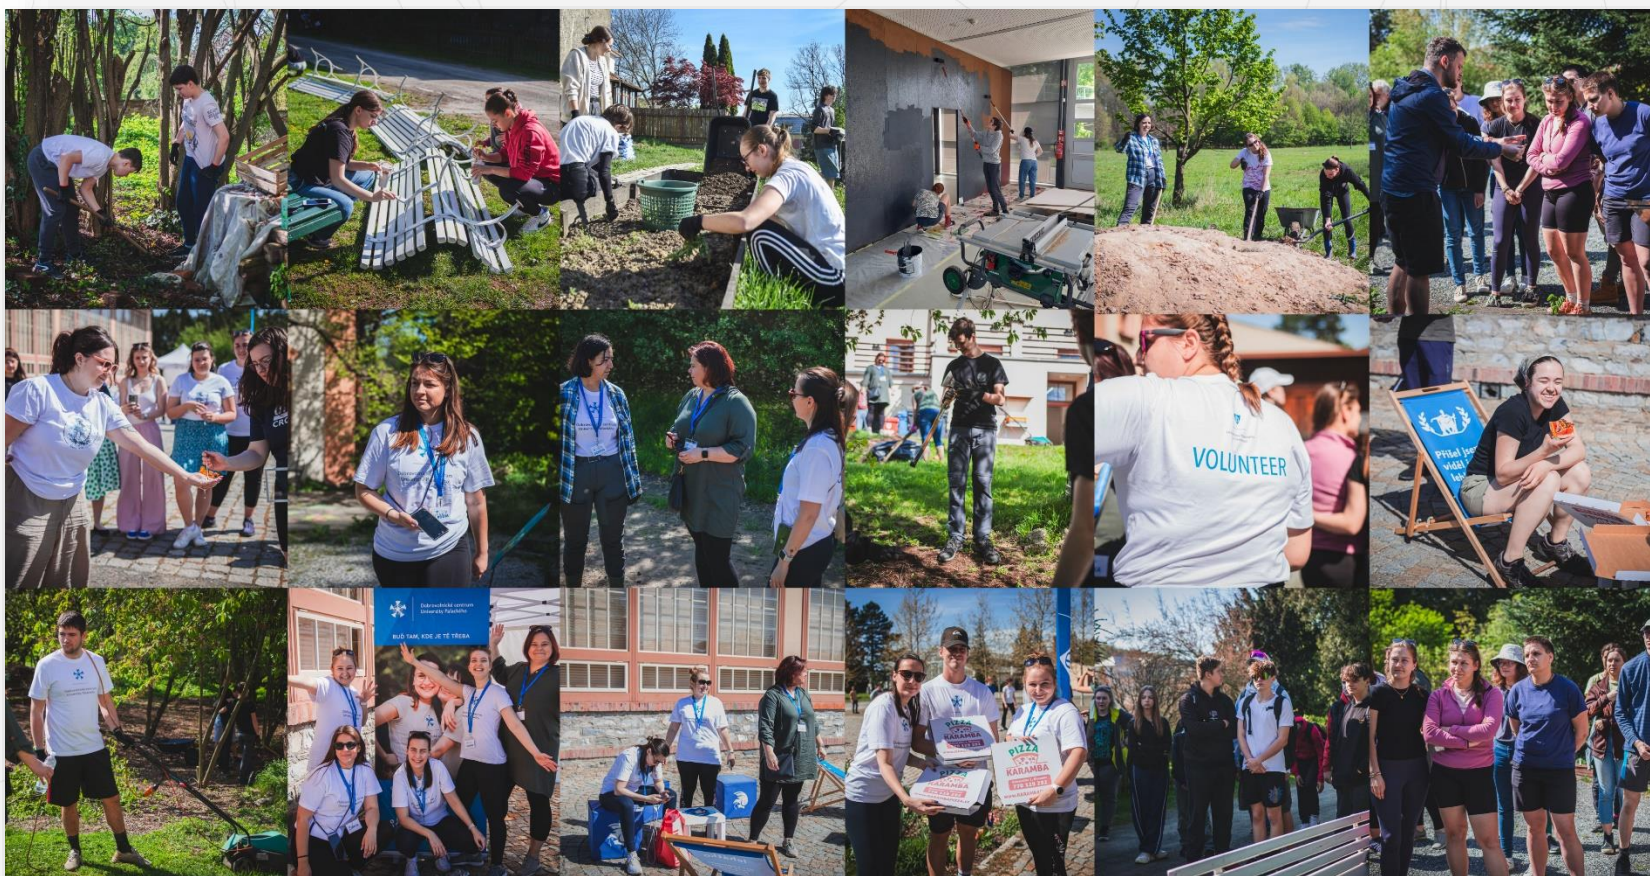

# What we do? Volunteering

... wherever it is possible and we also run our own volunteer events.

Palacký University  
Olomouc

Palacký University  
Volunteering Centre

# What we do? Springtime Student Volunteer Event

Palacký University  
Olomouc

Palacký University  
Volunteering Centre